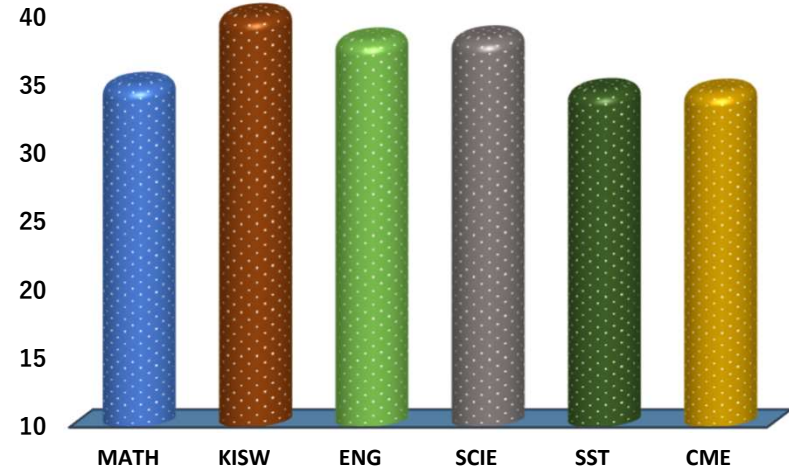

KING COLLINS

REGION: MOROGORO

SCHOOL AVERAGE

37.2

DISTRICT: IFAKARA

SUBJECT AND GRADE PERFORMANCE ANALYSIS

SUBJECT RANKING

KISWAHILI	42.4	85%	1
SCIENCE	38.4	77%	2
ENGLISH	38.2	76%	3
MATHEMATICS	35.0	70%	4
SOCIAL STUDIES	34.5	69%	5
CIVIC AND MORAL EDUCATION	34.5	69%	6

SUBJECT GRADE ANALYSIS

SUBJECT/GRADE	A	B	C	D	E
MATHEMATICS	11	23	9	3	0
KISWAHILI	33	13	0	0	0
ENGLISH	21	18	7	0	0
SCIENCE	19	22	5	0	0
SOCIAL STUDIES	10	25	10	1	0
CIVIC AND MORAL	7	29	10	0	0

OVERALL GRADE ANALYSIS

A	15	46	33%
B	27		59%
C	4		9%
D	0		0%
E	0		0%

CHART SUBJECT ANALYSIS

BOYS VS GIRLS PERFORMANCE